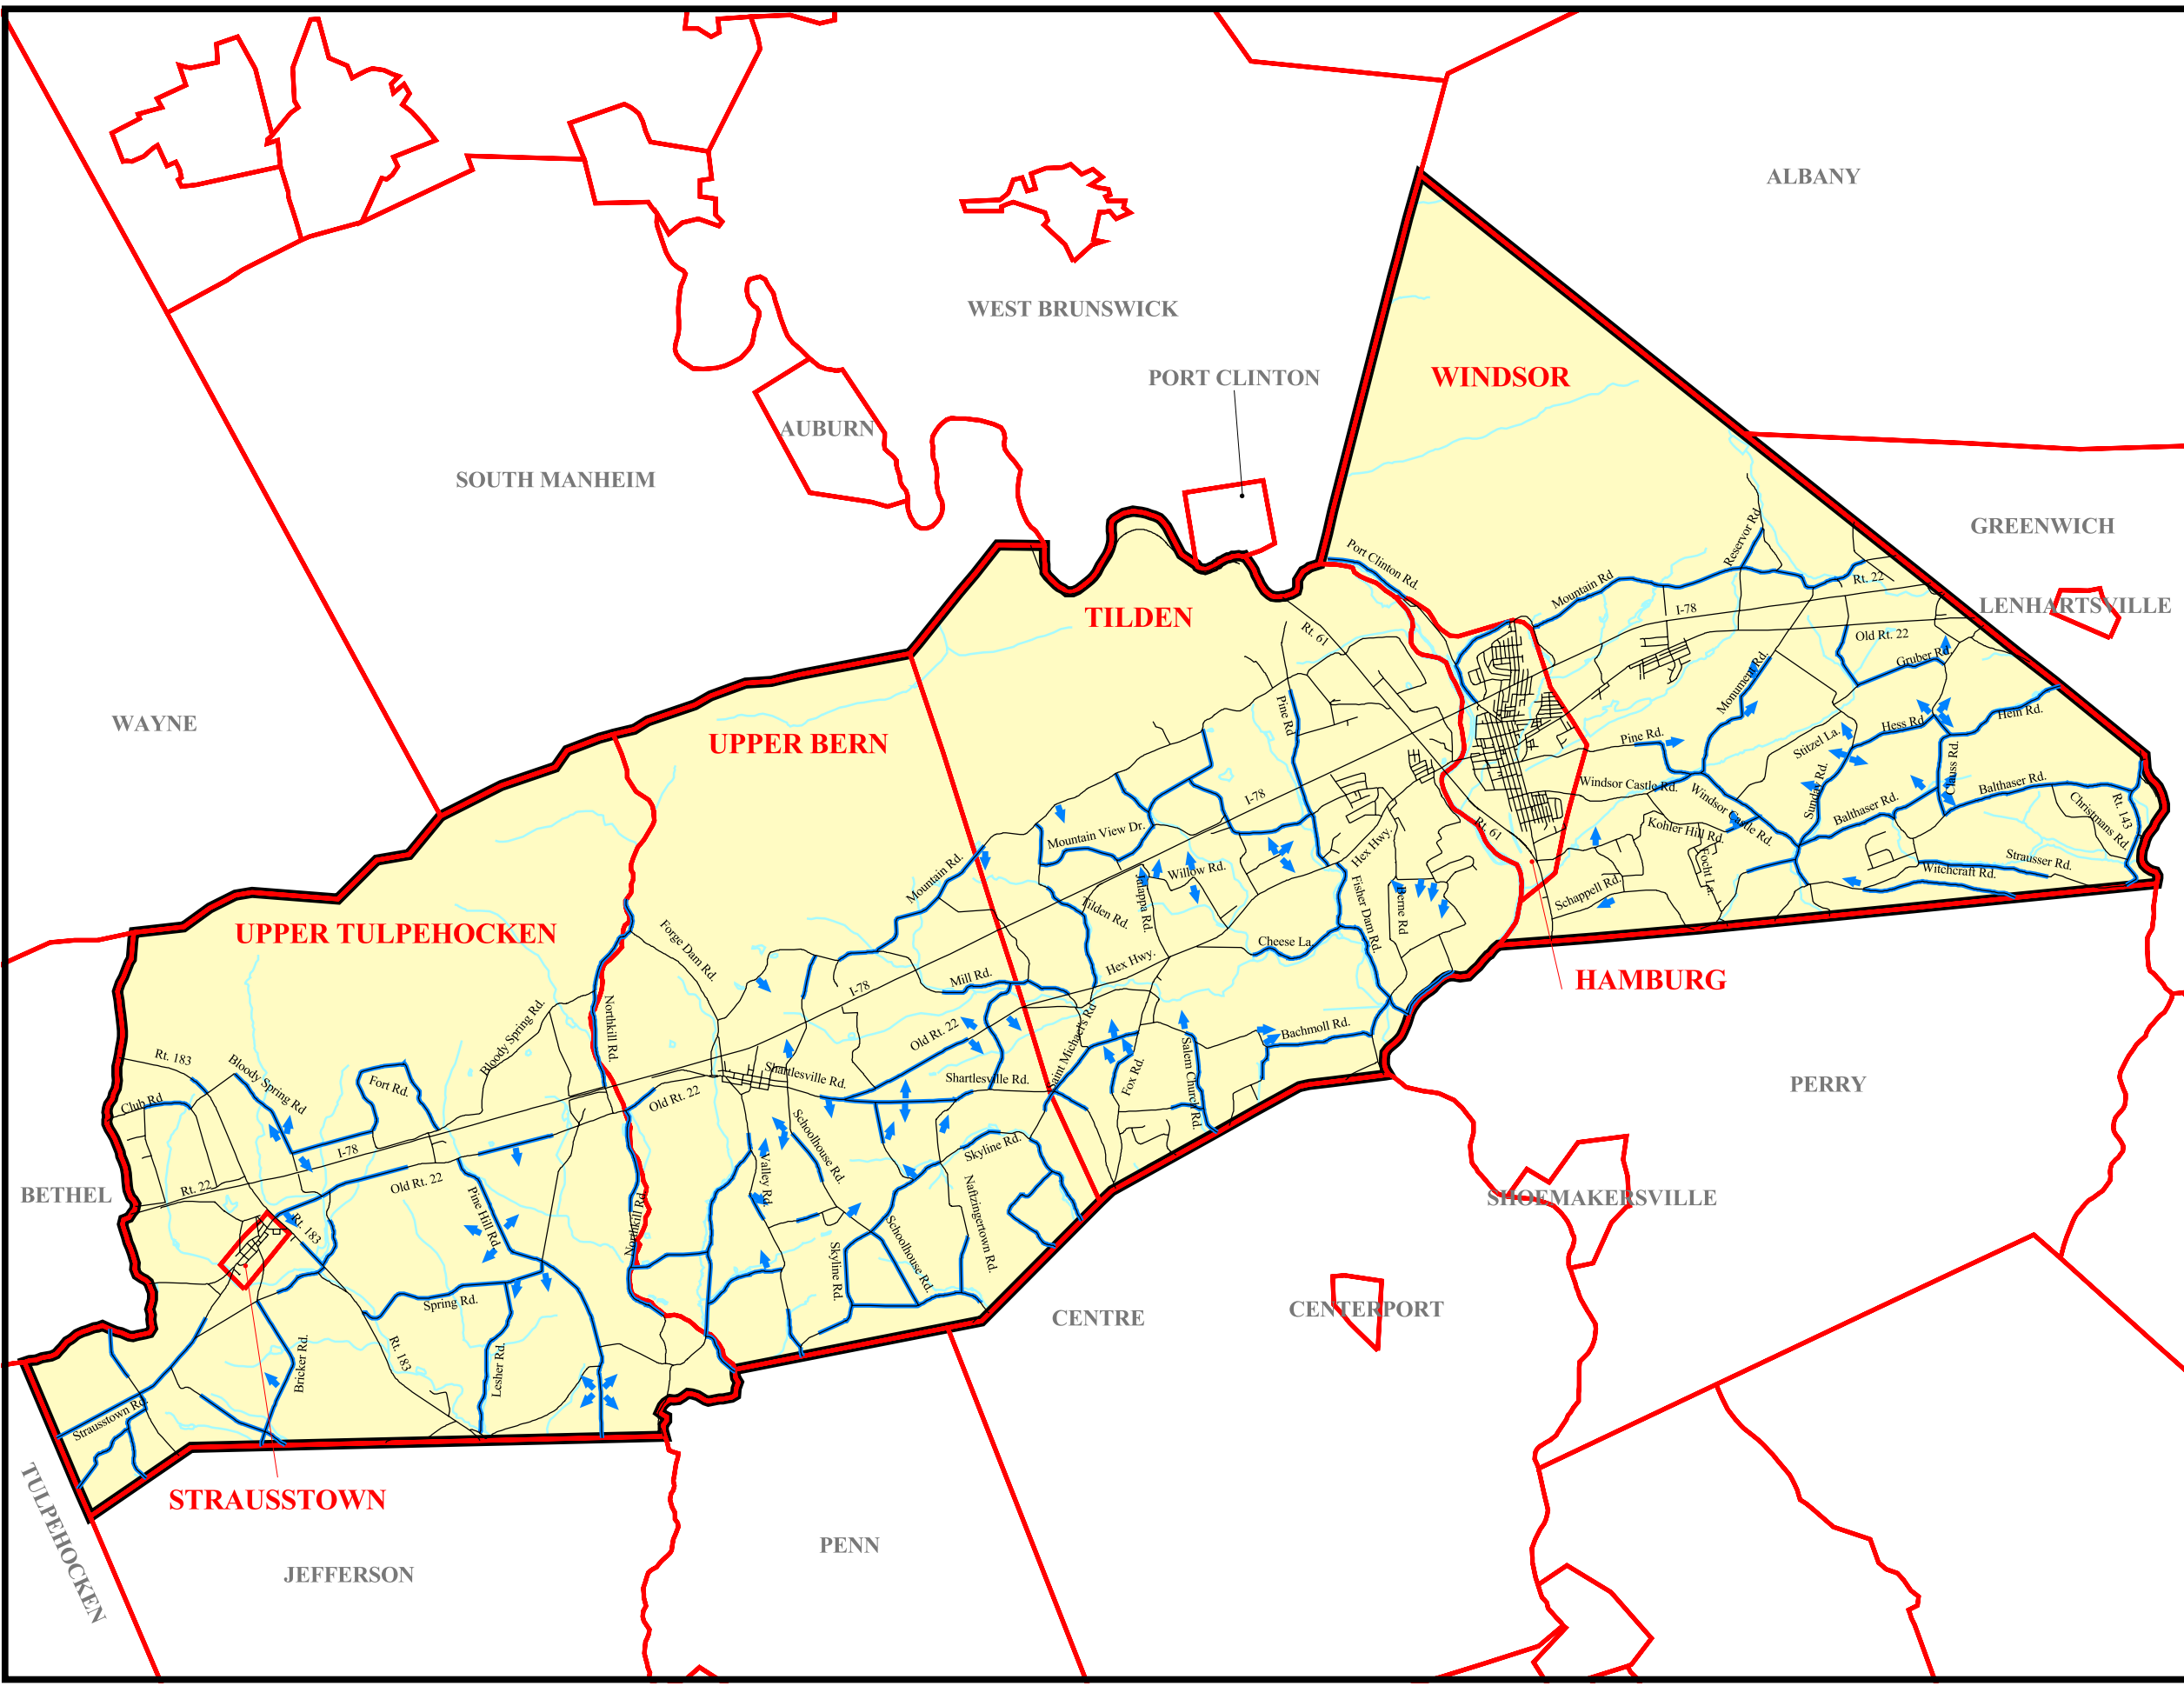

*Scenic Resources Map
The Joint Comprehensive Plan
For Northern Berks County*

-  Scenic Roads
-  Scenic Vistas

Data source: Berks County GIS & SSM.

Spotts, Stevens and McCoy, Inc.
345 N. Wyomissing Blvd.
Reading, PA 19610-0307
Tel: 610-621-2000 Fax: 610-376-6950